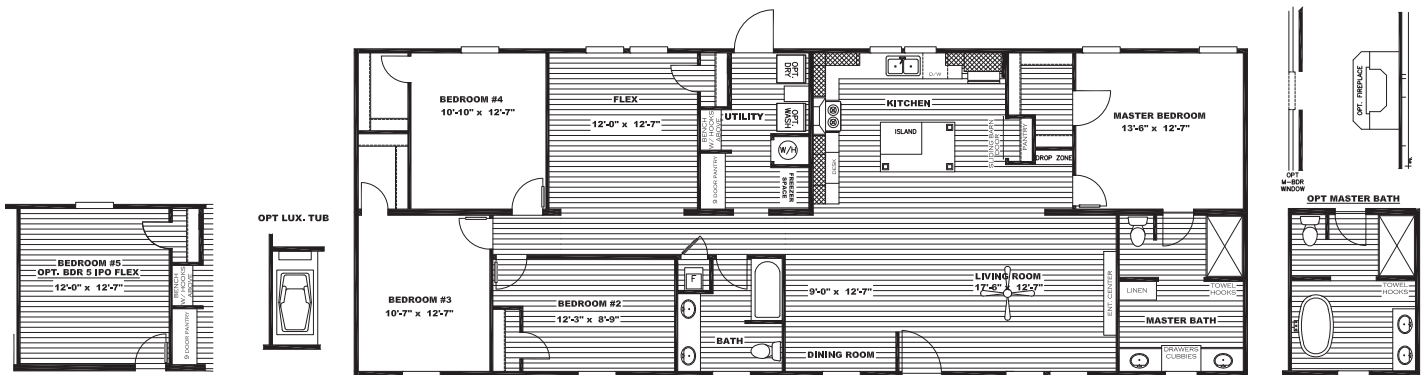

## Breeze Farmhouse 72

28x72 | 1896 Sq Ft | 4 Beds | 2 Baths | SLC28724B

Sulphur Springs

2600 MAIN STREET SULPHUR SPRINGS, TX 75482 | 903.439.0242 | CLAYTONSS.COM

## Standard Features

- 8' Flat Ceilings
- Two Mini Dormers / Columns
- Black Metal Awnings
- White Window Lineals – Front of Home
- Upgrade Artisan Front Door
- 9 – Light Cottage Rear Door
- Porch Lights – Exterior Doors
- White Smart Lap Fascia
- *ecobee* Smart Thermostat
- 16" O.C. Floor Joists
- Six Panel Interior Doors
- Exterior Faucet & Electric Receptacle – Rear
- Fiberglass Tubs / Showers
- 42" DuraCraft Cabinets in Kitchen
- Square China Lavs Throughout
- 40 Gallon Water Heater
- Carrier SmartComfort Furnace
- Water Shutoffs Throughout
- Recessed LED Lighting
- 2" Mini-blinds
- Entertainment Center
- Stainless Steel Glass Range Hood
- 26 CF SxS Refrigerator
- Frigidaire Appliances
- White Farmhouse Sink
- Island w/ Cage Light
- Ceiling Fans
- Freezer Receptacle
- Wire Shelf in Utility
- Sliding Barn Door in Kitchen
- Nine Door Pantry & Hall Tree
- Charging Station with USB Port
- Low E Insulated Windows
- *Beau Flor* Vinyl Flooring
- 15 oz. Carpet by Shaw
- Black Dishwasher

## Available Options

- OSB Wrap
- Overhead Duct Vents
- Smart Panel
- Wind Zone 2 / 3 Construction
- Recessed Frame & Outriggers
- Extra Electric Receptacle (Front)
- Extra Exterior Faucet (Front)
- Additional Master Bedroom Window (End-Wall)
- Majesty Bath (Stand – Alone Tub / Luxury Tub)
- Gas Furnace (No Overhead Vents w/ Gas Furnace)
- Gas Water Heater (50 Gallon)
- Black Gas Range
- 50 Gallon Electric Water Heater
- Lino Throughout
- Fireplace
- Smooth Top Range
- Stainless Steel Farmhouse Sink
- Stainless Steel Appliances
- Washer / Dryer
- 5th Bedroom Option
- Décor Package 1: Alabaster White Color Scheme
- Décor Package 2: Emberwood Color Scheme