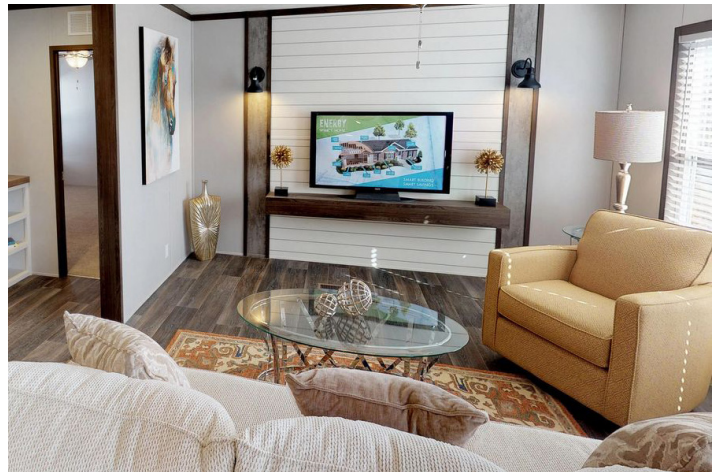

Sulphur Springs

Breeze Farmhouse 72

28x72 | 1896 Sq Ft | 4 Beds | 2 Baths | SLC28724B

Sulphur Springs

2600 MAIN STREET SULPHUR SPRINGS, TX 75482 | 903.439.0242 | CLAYTONSS.COM