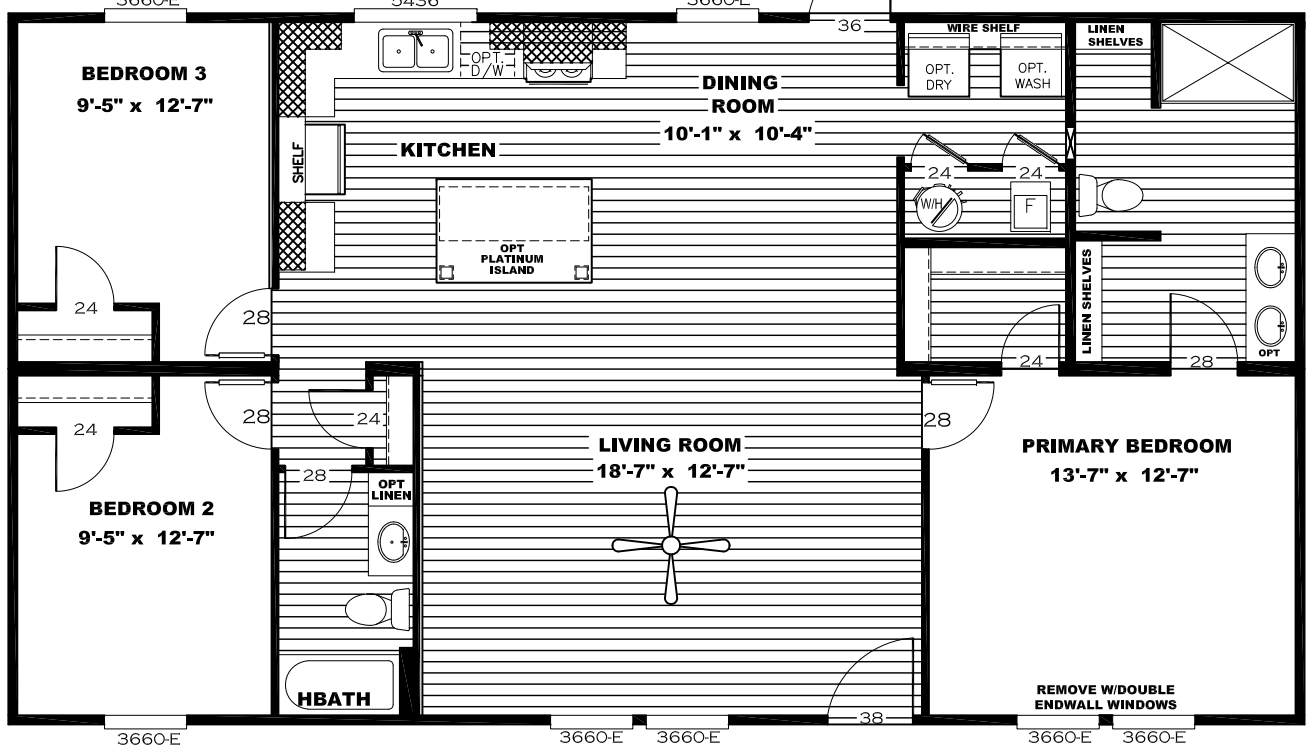

OPT BARN DOOR TO UTILITY

3648

OPT SGD

OPT LUXURY BATH

OPT CLOSET

3660-E

5436

3660-E

ADD 15" OF WALL W/OPT ENT. CTR. COLUMN STAYS SAME LOCATION

OPT FIREPLACE

OPT ENTERTAINMENT CENTER

3027

3660-E

3660-E

OPT WINDOW M-BDR
REMOVE 1 SIDEWALL WINDOW W/ OPT SINGLE ENDWALL WINDOW

OPT. DOUBLE WINDOWS
REMOVE SIDEWALL WINDOWS W/ OPT DOUBLE ENDWALL WINDOWS

OPT 60" TUB

OPT 54" SHOWER

MODEL#: 38SLT28483A 28'x48' REAL DEAL