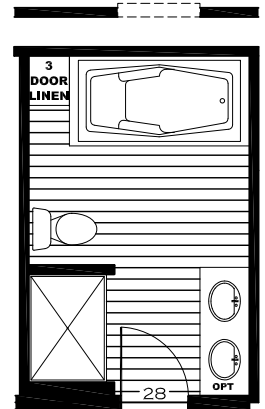

OPT BARN DOOR TO UTILITY

3648

OPT SGD

OPT LUXURY BATH

OPT CLOSET

3660-E

5436

3660-E

ADD 15" OF WALL W/OPT ENT. CTR. COLUMN STAYS SAME LOCATION

OPT FIREPLACE

OPT ENTERTAINMENT CENTER

3027

3660-E

3660-E

OPT WINDOW M-BDR
REMOVE 1 SIDEWALL WINDOW W/ OPT SINGLE ENDWALL WINDOW

OPT. DOUBLE WINDOWS
REMOVE SIDEWALL WINDOWS W/ OPT DOUBLE ENDWALL WINDOWS

OPT 60" TUB

OPT 54" SHOWER

MODEL#: 38SLT28483A 28'x48' REAL DEAL