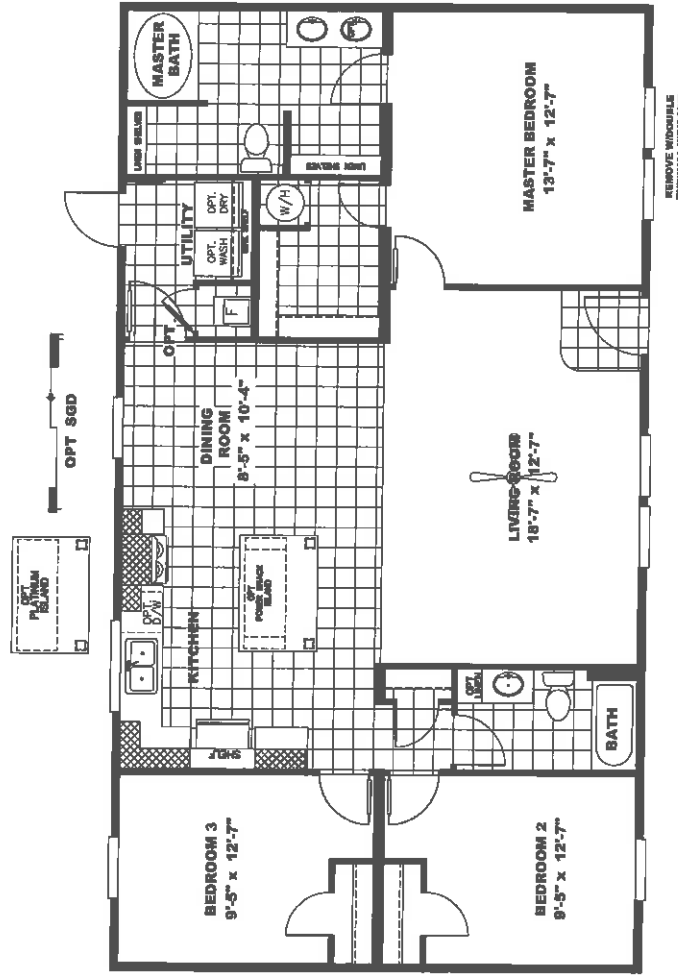

OPT SGD

OPT 60" SHOWER

OPT SHOWER

OPT CLOSET
REPLACES
SHELVES STD BATH

OPT WINDOW
M-BDR

OPT. DOUBLE WINDOWS
W/ TRANSOMS

REMOVE WOODBLE
ENDWALL WINDOW

OPT TRANSOM
OVER HALL BATH TUB

OPT 64"
SHOWER

OPT 60" TUB

1,264 SQ.FT.
MODEL# SLT28483A
SOLUTION
DRAWING# 38M149