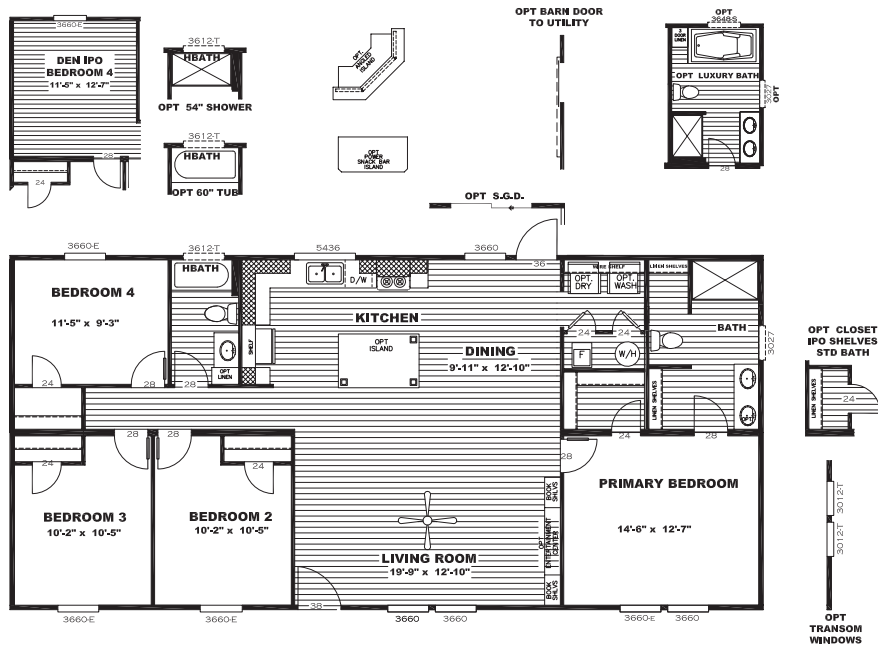

## The Crazy Eights

SLT28564A | 4 beds | 2 baths | 1,475 sq. ft. | 28x56

## Standard Features

- 8' Flat Ceilings
- Six Panel Steel Front Door
- Porch Lights – Exterior Doors
- ecobee® Smart Thermostat
- 16" O.C. Floor Joists
- Two Panel Interior Doors
- Exterior Electrical Receptable on rear sidewall
- 42" DuraCraft® Cabinets in Kitchen
- Hybrid Heat pump water heater
- Carrier® SmartComfort® Furnace
- Water Shutoffs Throughout
- Trim Around Mirrors Throughout
- Recessed LED Lighting
- 2" Mini-Blinds
- Frigidaire® Appliances
- White Smart panel Fascia
- Faucet on rear sidewall
- 5" Lineal Trim
- Plumb for Icemaker
- Matte Black Fixtures
- Vinyl Siding
- Ceiling Fan in Living Room
- Low-E Insulated Windows
- Beau Flor Vinyl Flooring
- Carpet by Shaw®
- Black Dishwasher
- Towel Bar & Tissue Holder
- 8" Deep Stainless Steel Sink
- Clear Low E Argon Windows
- Wire Utility Shelf
- Black Smooth Top Range
- Fiberglass Shower (Primary & Guest Bath)

## Available Options

- OSB Wrap
- Overhead Duct Vents
- Smart Panel
- Dormer
- Columns
- Cottage Rear Door
- Wind Zone 2 Construction
- Recessed Outriggers
- Extra Exterior Electric Receptacle
- Exterior Faucet
- Luxury Bath
- Fiberglass 54" Shower (Guest Bath)
- Gas Package (No Overhead Vents w/ Gas Furnace)
- Lino Throughout
- Fireplace (Wood Burning/Electric)
- Entertainment Center
- Ceiling Fan in Primary Bedroom or Den
- Black SxS Refrigerator
- Black Microwave
- Black Gas Range
- Stainless Steel Appliances
- Farmhouse Sink (Stainless/White)
- Sliding Glass Door
- Additional Windows (Where Applicable)
- Island
- Pendant / Cage Lights over Island
- Washer / Dryer
- Sliding Barn Door to Utility
- Optional Den IPO 4th Bed
- Tile Shower
- Wire and Brace in Guest Bedrooms
- Wire and Brace for TV Mount