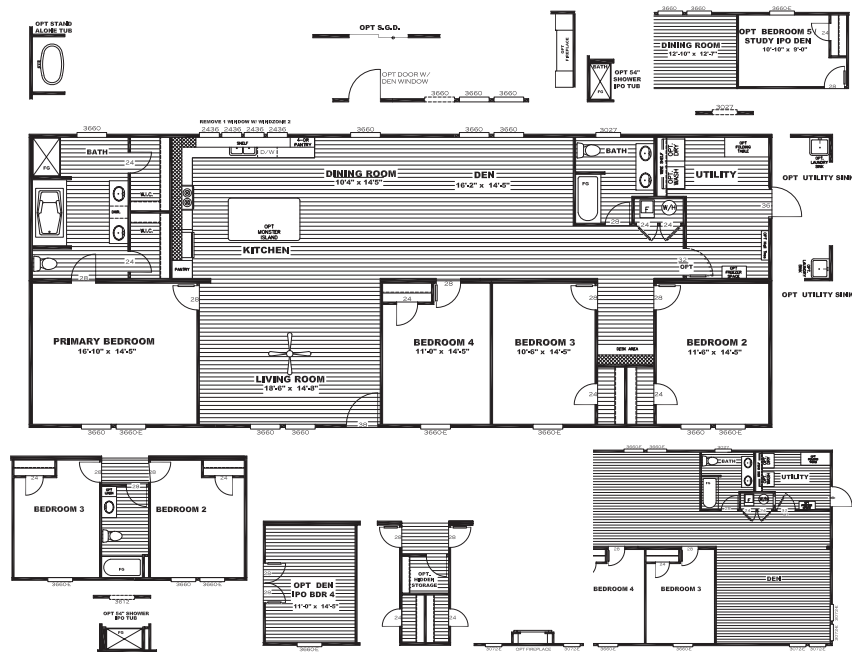

The Hercules

SLT32764A | 4 beds | 2 baths | 2,210 sq. ft. | 32x76

Standard Features

- 8' Flat Ceilings
- Six Panel Steel Front Door
- Porch Lights – Exterior Doors
- ecobee® Smart Thermostat
- 16" O.C. Floor Joists
- 2 Panel Interior Doors
- Exterior Electrical Receptable on Rear Sidewall
- 42" DuraCraft® Cabinets in Kitchen
- Hybrid Heat Pump Water Heater
- Carrier® SmartComfort® Furnace
- Water Shutoffs Throughout
- Trim Around Mirrors
- Recessed LED Lighting
- 2" Mini-Blinds
- BeauFlor Vinyl Flooring
- Carpet by Shaw
- Faucet on Rear Sidewall
- White Smart Panel Fascia
- 5" White Lineal Trim
- Plumb for IceMaker
- Matte Black Fixtures
- Double Lavs in Primary bath
- Towel Bar & Tissue Holders
- 8" deep Stainless Steel Sink
- Marriage Line Close up Beam
- Lino in Main Areas
- Clear Low-E Argon Insulated Windows
- Wire Utility Shelf
- Samsung® Appliances
- Fiberglass Tubs / Shower
- Upgraded Insulation (22-13-38)

Available Options

- OSB Wrap
- Overhead Duct Vents
- Smart Panel
- Dormer
- Columns
- Cottage Rear Door
- Wind Zone 2 Construction
- Recessed Outriggers
- Extra Exterior Electric Receptacle
- Exterior Faucet
- Luxury Bath
- Shower Only Option
- 48" or 60" Shower Only in Primary Bath
- Gas Package (No Overhead Vents w/ Gas Furnace)
- Lino Throughout
- Entertainment Center
- Farmhouse Sink
- Sliding Glass Door
- Additional Windows (Where Applicable)
- Island
- Pendant / Cage Lights over Island
- Optional Door to Utility
- Washer / Dryer
- Wire and Brace Ceiling
- Tile Shower 48" or 60"
- Wood Burning Fireplace
- Electric Fireplace
- Samsung® SxS Refrigerator
- Samsung® Stainless Steel Microwave
- Samsung® Gas Range
- 52" Black Ceiling Fan (Where Applicable)
- 3rd Bathroom Opt.
- Additional Den Opt.
- 5th Bathroom Opt.