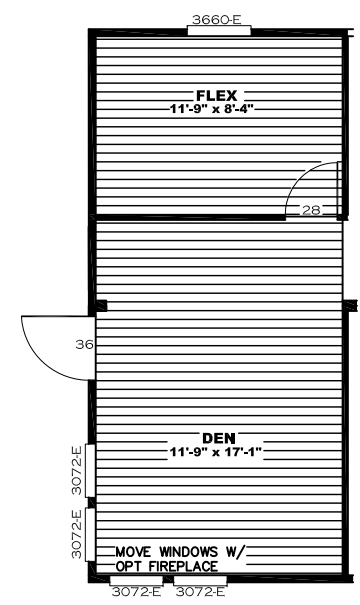

OPT WINDOW  
I/O SIDEWALL  
WZ 1 ONLY

OPT S.G.D.

WINDOW  
PLACEMENT  
W/ OPT  
FIREPLACE

3072E OPT FIREPLACE 3072E

OPT CLOSET DOOR  
28

OPT  
WINDOW  
I/O  
SIDEWALL

OPT  
WINDOWS  
I/O BOTH  
SIDEWALL

# MODEL#: 38SLT28683AH 28'x68' ANATOLIA XL