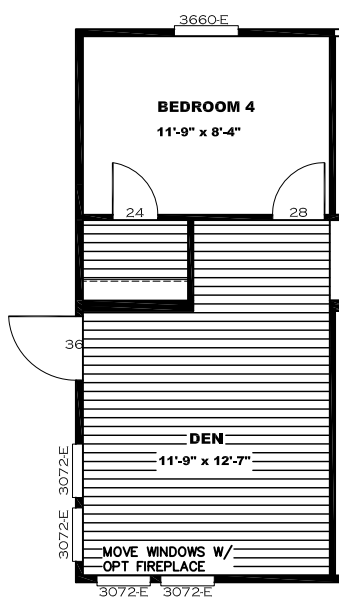

OPT WINDOW  
I/O SIDEWALL  
WZ 1 ONLY

OPT S.G.D.

WINDOW  
PLACEMENT  
W/ OPT  
FIREPLACE

3072E OPT FIREPLACE 3072E

OPT CLOSET DOOR  
28

OPT  
WINDOW  
I/O  
SIDEWALL

OPT  
WINDOWS  
I/O BOTH  
SIDEWALL

# MODEL#: 38SLT28683AH 28'x68' ANATOLIA XL