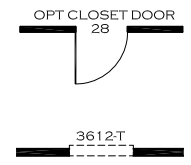

OPT WINDOW  
I/O SIDEWALL  
WZ 1 ONLY

OPT S.G.D.

WINDOW  
PLACEMENT  
W/ OPT  
FIREPLACE

3072E OPT FIREPLACE 3072E

OPT CLOSET DOOR  
28

OPT  
WINDOW  
I/O  
SIDEWALL

OPT  
WINDOWS  
I/O BOTH  
SIDEWALL

# MODEL#: 38SLT28683AH 28'x68' ANATOLIA XL