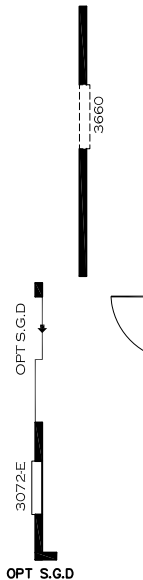

OPT WINDOW  
I/O SIDEWALL  
WZ 1 ONLY

OPT S.G.D.

WINDOW  
PLACEMENT  
W/ OPT  
FIREPLACE

3072E OPT FIREPLACE 3072E

OPT CLOSET DOOR  
28

OPT  
WINDOW  
I/O  
SIDEWALL

OPT  
WINDOWS  
I/O BOTH  
SIDEWALL

# MODEL#: 38SLT28683AH 28'x68' ANATOLIA XL