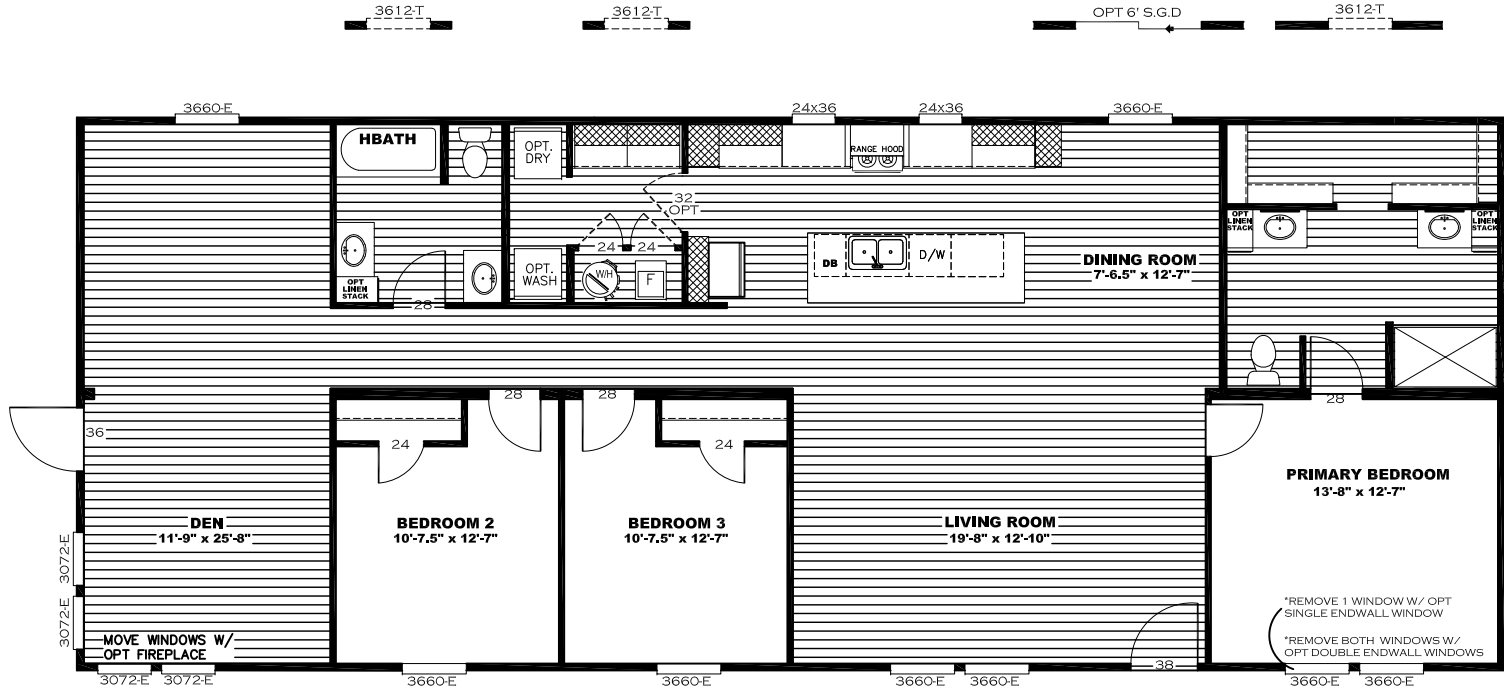

OPT WINDOW  
I/O SIDEWALL  
WZ 1 ONLY

OPT S.G.D.

WINDOW  
PLACEMENT  
W/ OPT  
FIREPLACE

3072E OPT FIREPLACE 3072E

OPT CLOSET DOOR  
28

OPT  
WINDOW  
I/O  
SIDEWALL

OPT  
WINDOWS  
I/O BOTH  
SIDEWALL

# MODEL#: 38SLT28683AH 28'x68' ANATOLIA XL