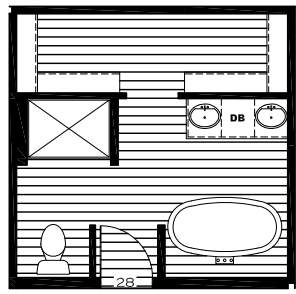

OPT WINDOW  
I/O SIDEWALL  
WZ 1 ONLY

OPT S.G.D.

WINDOW  
PLACEMENT  
W/ OPT  
FIREPLACE

3072E OPT FIREPLACE 3072E

OPT CLOSET DOOR  
28

OPT  
WINDOW  
I/O  
SIDEWALL

OPT  
WINDOWS  
I/O BOTH  
SIDEWALL

# MODEL#: 38SLT28683AH 28'x68' ANATOLIA XL