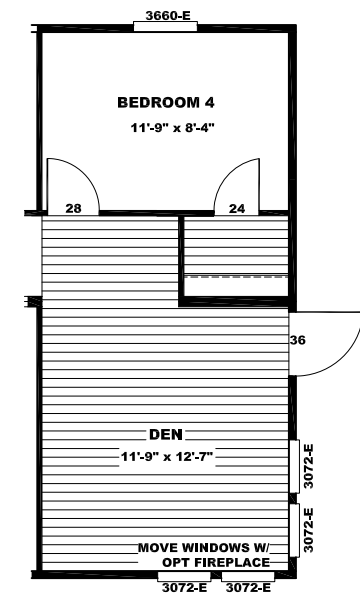

OPT WINDOWS IPO BOTH SIDEWALL

OPT WINDOW IPO SIDEWALL

OPT WINDOW IPO SIDEWALL WZ 1 ONLY

WINDOW PLACEMENT W/ OPT FIREPLACE

OPT S.G.D

# MODEL#: 38SLT28683AH-FLIPPED

# 28'x68' ANATOLIA XL