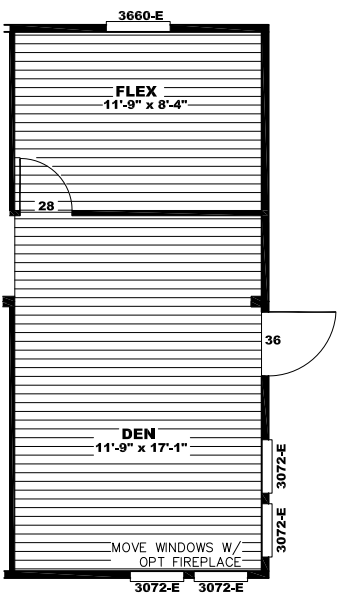

OPT WINDOWS IPO BOTH SIDEWALL

OPT WINDOW IPO SIDEWALL

OPT WINDOW IPO SIDEWALL WZ 1 ONLY

WINDOW PLACEMENT W/ OPT FIREPLACE

OPT S.G.D

# MODEL#: 38SLT28683AH-FLIPPED

# 28'x68' ANATOLIA XL